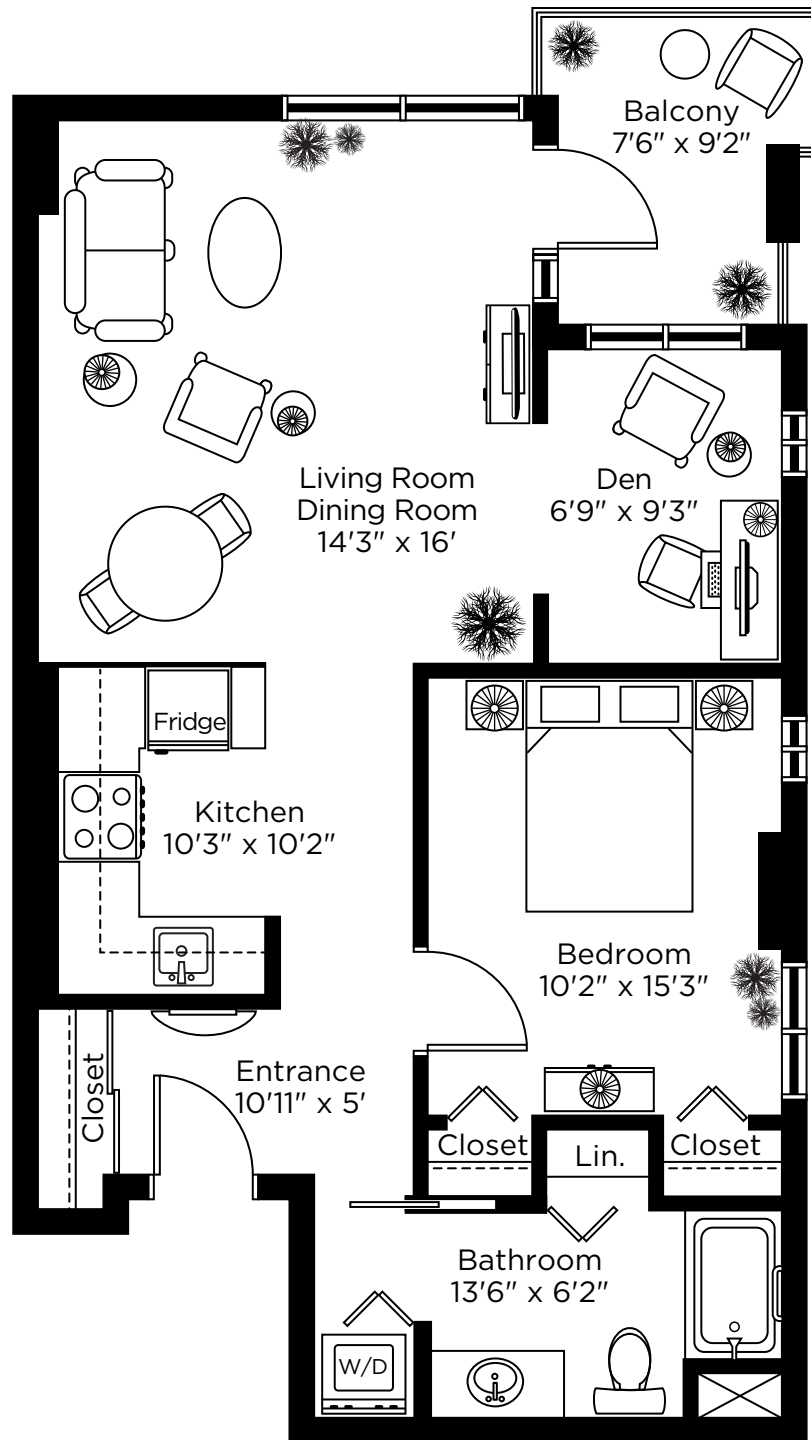

# Suite Plans

## 1 BEDROOM + DEN

ALL ILLUSTRATIONS ARE ARTIST'S CONCEPT PLANS AND SPECIFICATIONS MAY CHANGE WITHOUT NOTICE.  
ACTUAL USABLE FLOOR SPACE MAY VARY FROM STATED FLOOR AREA. E & O.E.

# Yellow Diamond

One Bedroom + Den  
760 sq.ft.

ALL ILLUSTRATIONS ARE ARTIST'S CONCEPT PLANS AND SPECIFICATIONS MAY CHANGE WITHOUT NOTICE.  
ACTUAL USABLE FLOOR SPACE MAY VARY FROM STATED FLOOR AREA. E & O.E.