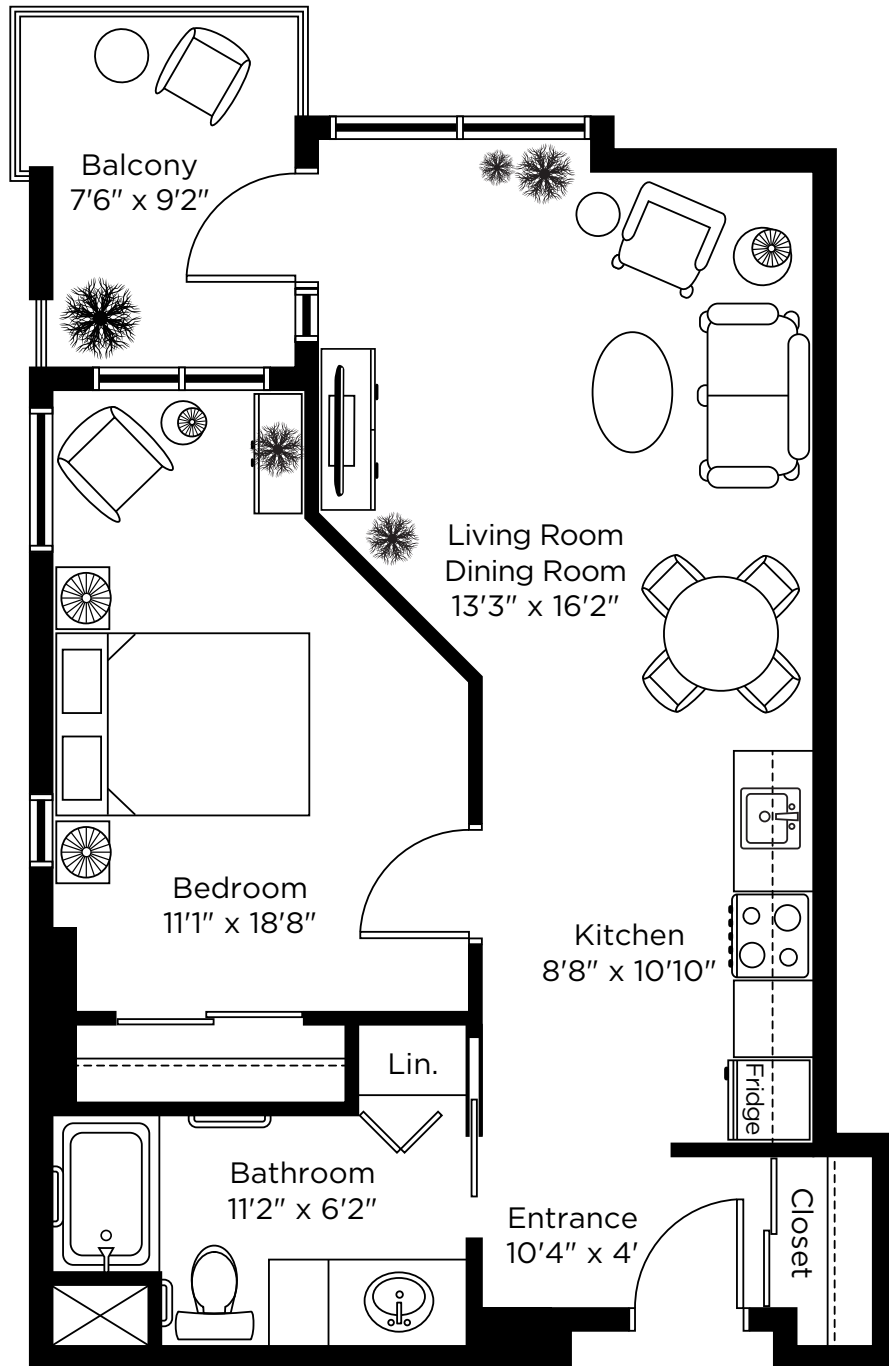

# Suite Plans

## 1 BEDROOM

ALL ILLUSTRATIONS ARE ARTIST'S CONCEPT PLANS AND SPECIFICATIONS MAY CHANGE WITHOUT NOTICE.  
ACTUAL USABLE FLOOR SPACE MAY VARY FROM STATED FLOOR AREA. E & O.E.

# Emerald Green

One Bedroom  
660 sq.ft.

ALL ILLUSTRATIONS ARE ARTIST'S CONCEPT PLANS AND SPECIFICATIONS MAY CHANGE WITHOUT NOTICE.  
ACTUAL USABLE FLOOR SPACE MAY VARY FROM STATED FLOOR AREA. E & O.E.

# Sapphire Blue

One Bedroom  
680 sq.ft.

ALL ILLUSTRATIONS ARE ARTIST'S CONCEPT PLANS AND SPECIFICATIONS MAY CHANGE WITHOUT NOTICE.  
ACTUAL USABLE FLOOR SPACE MAY VARY FROM STATED FLOOR AREA. E & O.E.