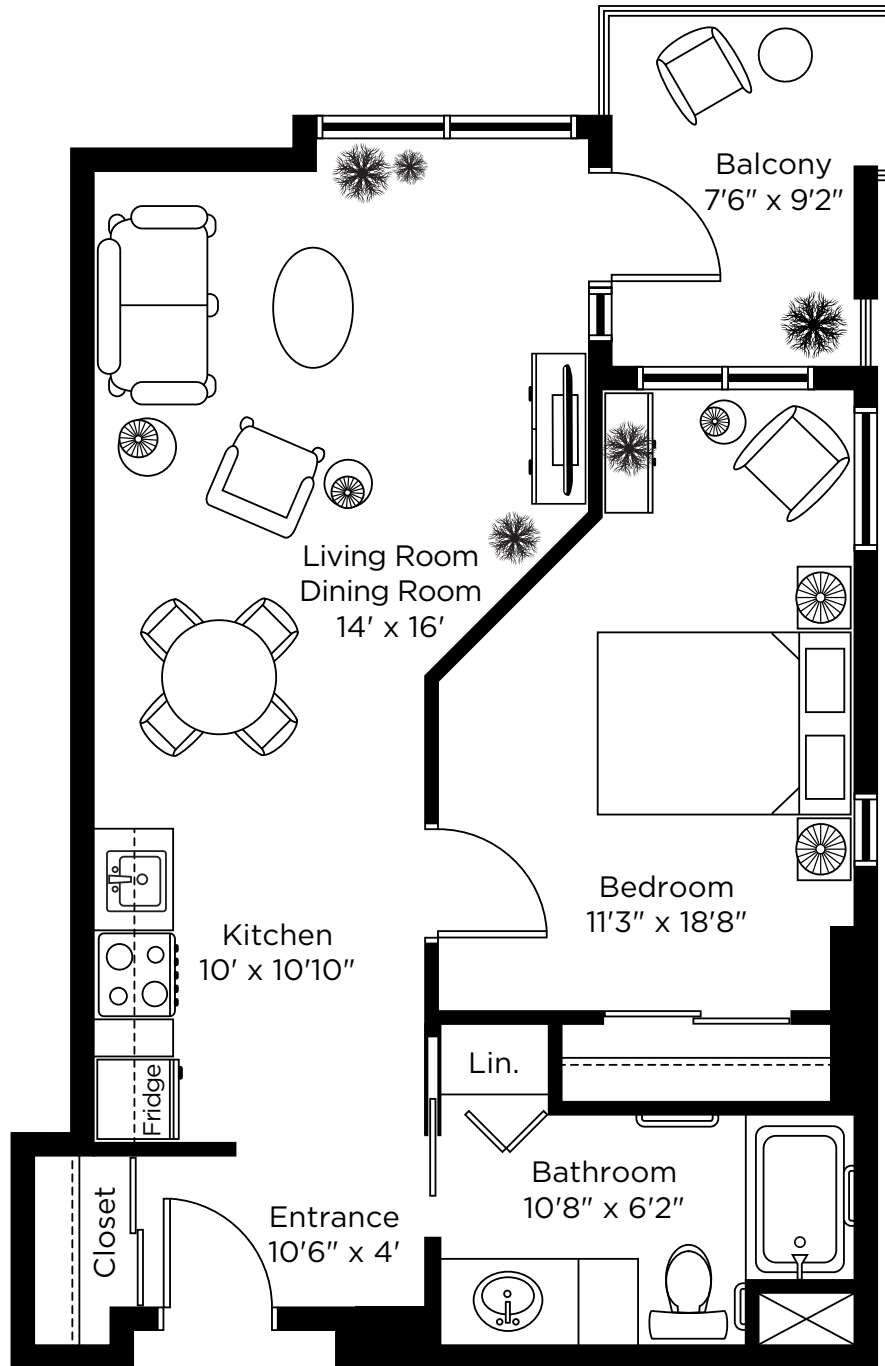

## 1 BEDROOM

ALL ILLUSTRATIONS ARE ARTIST'S CONCEPT PLANS AND SPECIFICATIONS MAY CHANGE WITHOUT NOTICE.  
ACTUAL USABLE FLOOR SPACE MAY VARY FROM STATED FLOOR AREA. E & O.E.

# Emerald Green

One Bedroom  
660 sq.ft.

ALL ILLUSTRATIONS ARE ARTIST'S CONCEPT PLANS AND SPECIFICATIONS MAY CHANGE WITHOUT NOTICE.  
ACTUAL USABLE FLOOR SPACE MAY VARY FROM STATED FLOOR AREA. E & O.E.

# Sapphire Blue

One Bedroom  
680 sq.ft.

ALL ILLUSTRATIONS ARE ARTIST'S CONCEPT PLANS AND SPECIFICATIONS MAY CHANGE WITHOUT NOTICE.  
ACTUAL USABLE FLOOR SPACE MAY VARY FROM STATED FLOOR AREA. E & O.E.